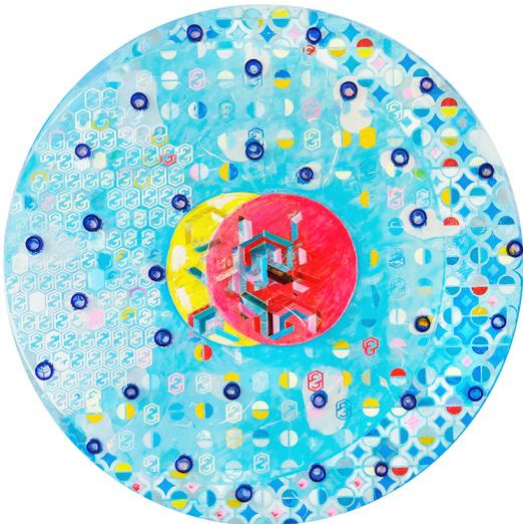

Vessela Brakalova

Prevailing Light

Sep. 29 — Oct. 30, 2023

Brake or Break #1

Cut glass, found objects, dry point on resin on birch panel

36 × 36"

2020

\$8,000

Heat Dome

Cut glass, found objects, acrylic paint, resin on birch panel

36 × 60"

2022

\$10,000

It's a Pet Day

Cut glass, pottery, acrylic paint, resin on birch panel

40" diameter

36 × 36"

2023

\$7,500

The Russian Roulette

Cut glass, pottery, found objects, acrylic paint, resin on birch panel

40" diameter

2023

\$8,000