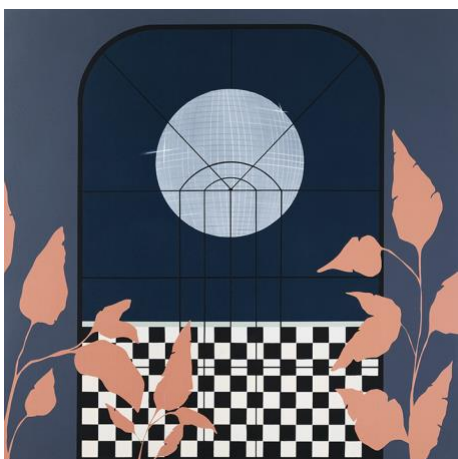

Mike Gough

Changing Distance

Jun. 21 — Jul. 13, 2024

Changing Distance

Acrylic on panel

40 × 40"

2024

\$4,000

Tide Out, Sundown

Acrylic on panel

40 × 40"

2024

\$4,000

Dance

Acrylic on panel

40 × 40"