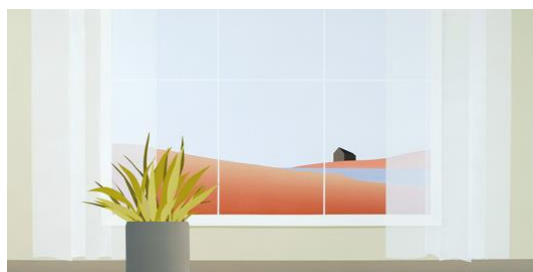

Here Forever

Acrylic on panel

30 × 60"

2022

\$5,000

Morning

Acrylic on panel

30 × 60"