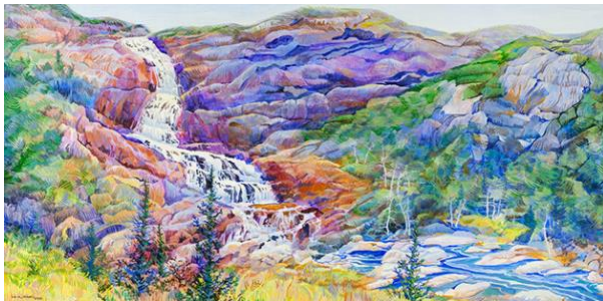

Diana Dabinett
Barachois Waterfall

Egg tempera
24 × 48"
2021

$4,800