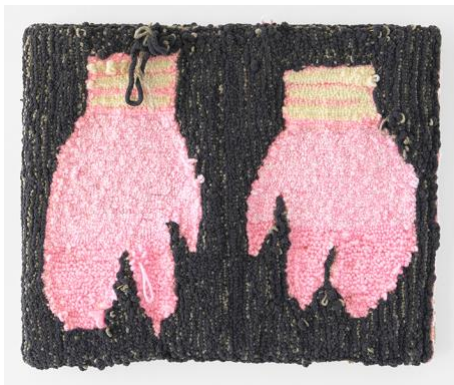

### **Green Man**

Wool, burlap mounted over plywood  
24 × 18"  
2023

\$2,000

### **Flies**

Wool, burlap mounted over plywood  
24 × 18"  
2023

\$2,000