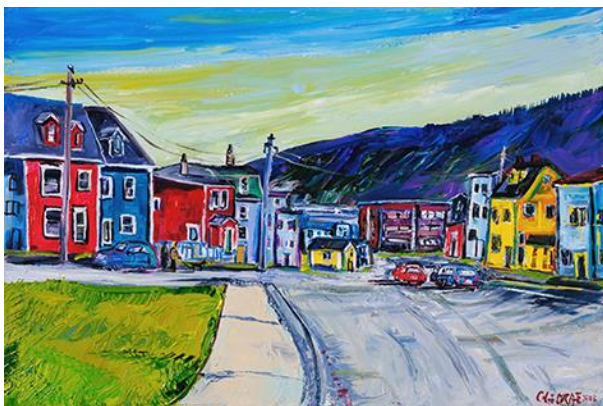

Carter's Hill

Acrylic on canvas
24 × 36"
2025

$2,400