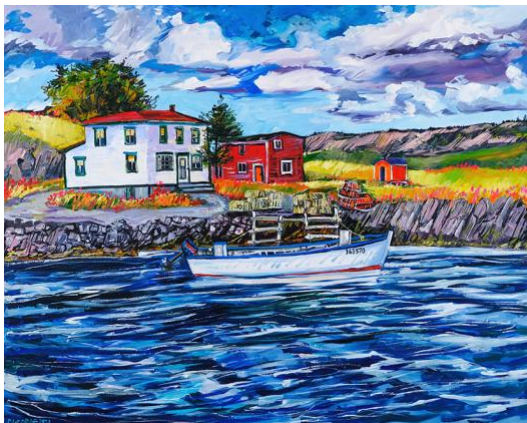

Clifford George

A Celebration of Life and Place

Mar. 10 — Apr. 1, 2023
VISUAL CATALOGUE

Still Standing, Hant's Harbour

Acrylic on canvas
48 × 60"
2022

\$4,500

Crowhead, Twillingate

Acrylic on canvas
48 × 60"
2022

\$4,500

Salvage In Summer

Acrylic on canvas
48 × 60"
2022

\$4,500

Durrell on a Summer's Day

Acrylic on canvas

48 × 60"

2022

36 × 72"

2022

\$4,500

The Cape Revisited

Acrylic on canvas

36 × 72"

2022

\$4,500

Nature has its own church... its own reverence, Ochre Pit Cove

Acrylic on canvas
12 × 16"
2022

\$900